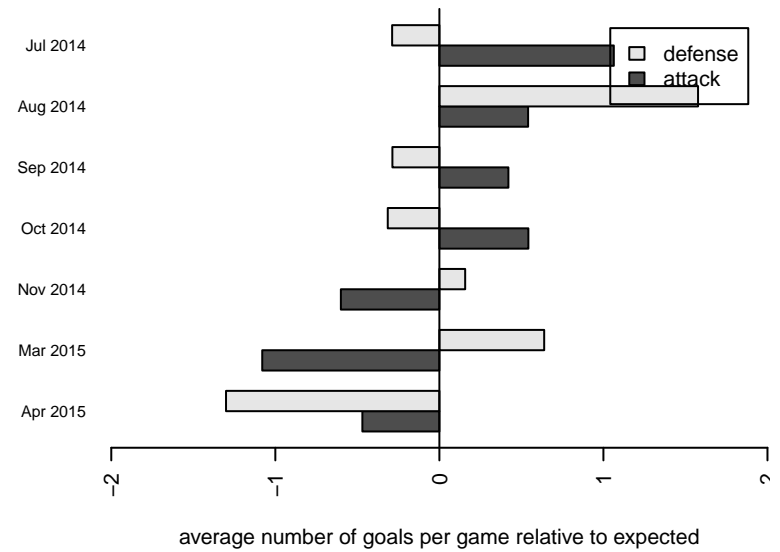

Performance relative to 13 month average