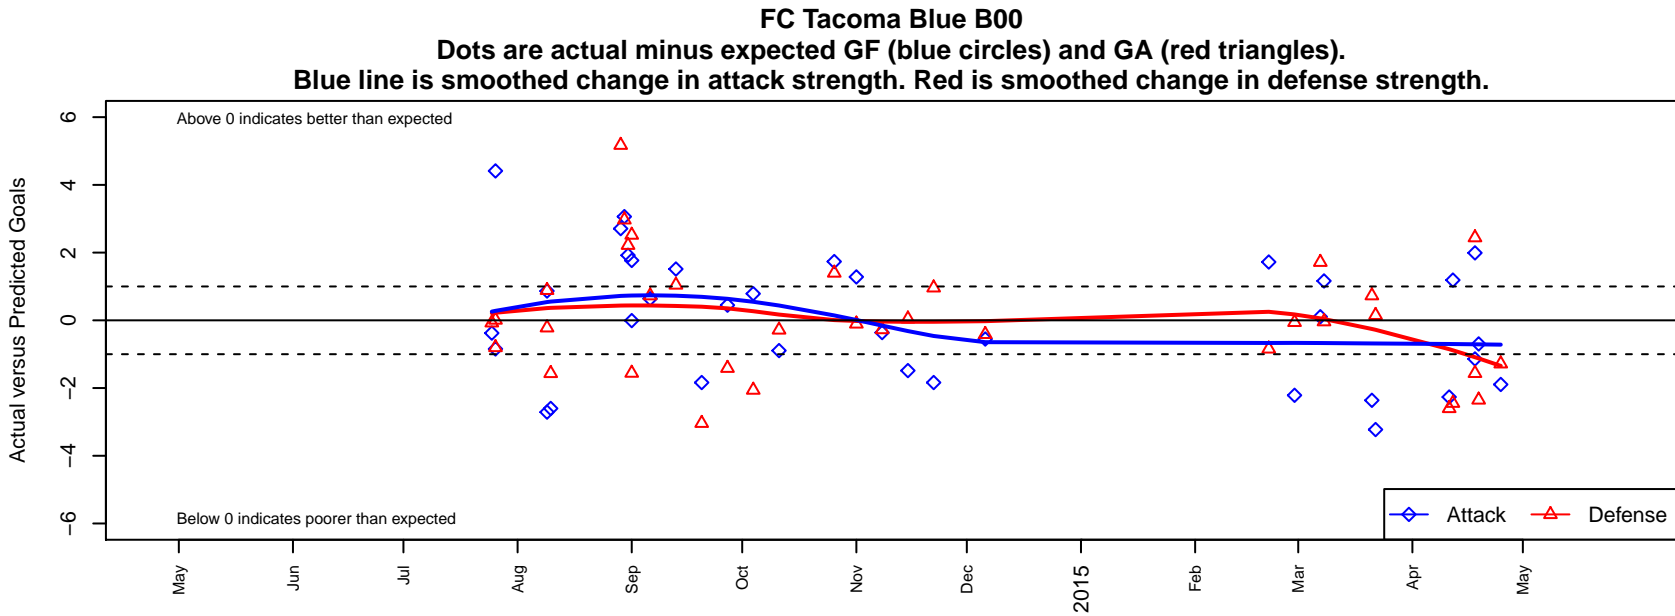

FC Tacoma Blue B00

FC Tacoma
 Tacoma, WA
 B00 total strength=1051
 attack=3.95 defense=1.44
 fall league = PSPL Classic 2 U14
 spr league = Spr PSPL Classic 3 U14
 notes= Nortac Sparta Red

alt names used:
 Tacoma FC B00
 FC Tacoma Sparta B00
 FC Tacoma Blue
 NORTAC FC Tacoma B00 Blue
 NORTAC SPARTA B00 Blue
 NORTAC SPARTA B00 (USA)

Venues played:
 2014 Crossfire Select Cup BU14 Silver
 2014 Chinook Cup Silver U14
 2014 Labor Day Cup BU14
 2014 PSPL Classic 2 U14
 2014 Spr PSPL Classic 3 U14
 2014 WA Cup BU14 Gold/Platinum U14

**attack and defense variance (black dot)
relative to other teams
and top 10 in region**