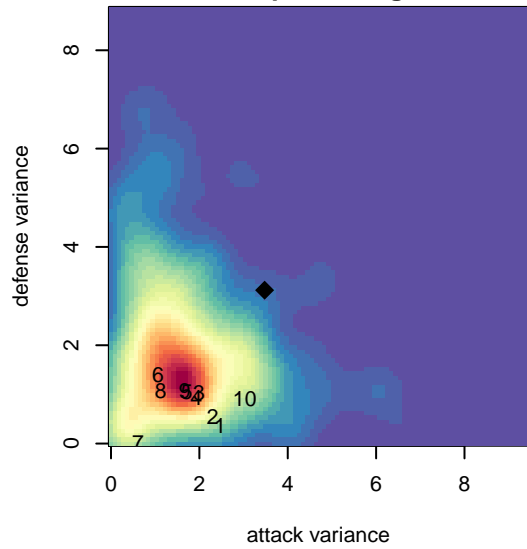

**attack and defense variance (black dot)
relative to other teams
and top 10 in region**