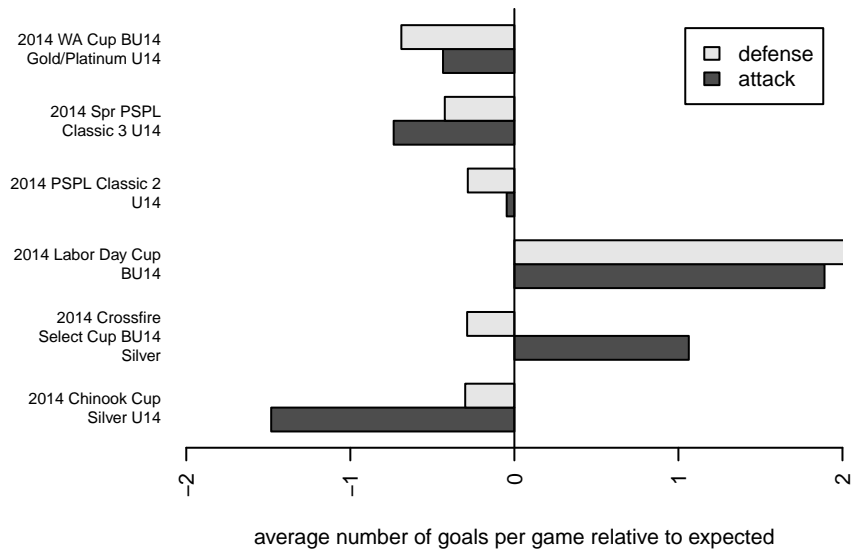

Performance relative to 13 month average