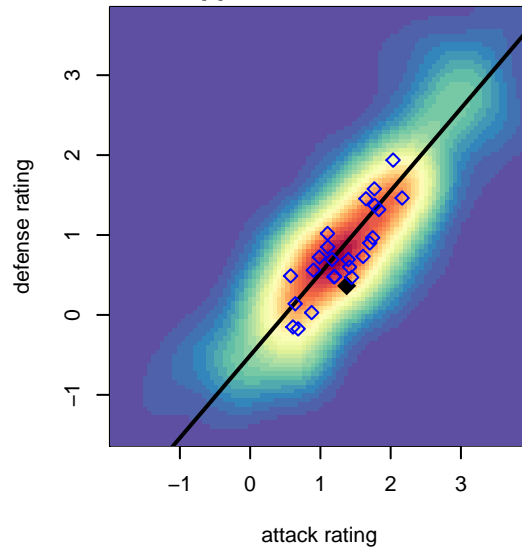

**attack and defense rating
relative to others at age
and all opponents in last 13 months**