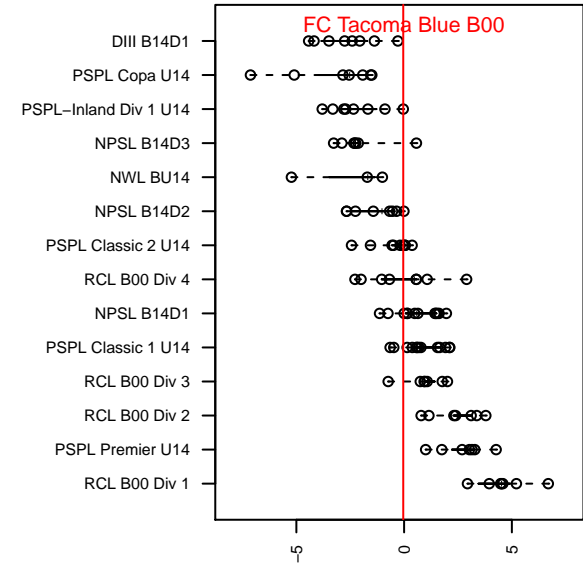

**attack and defense rating
relative to others at age
and all opponents in last 13 months**